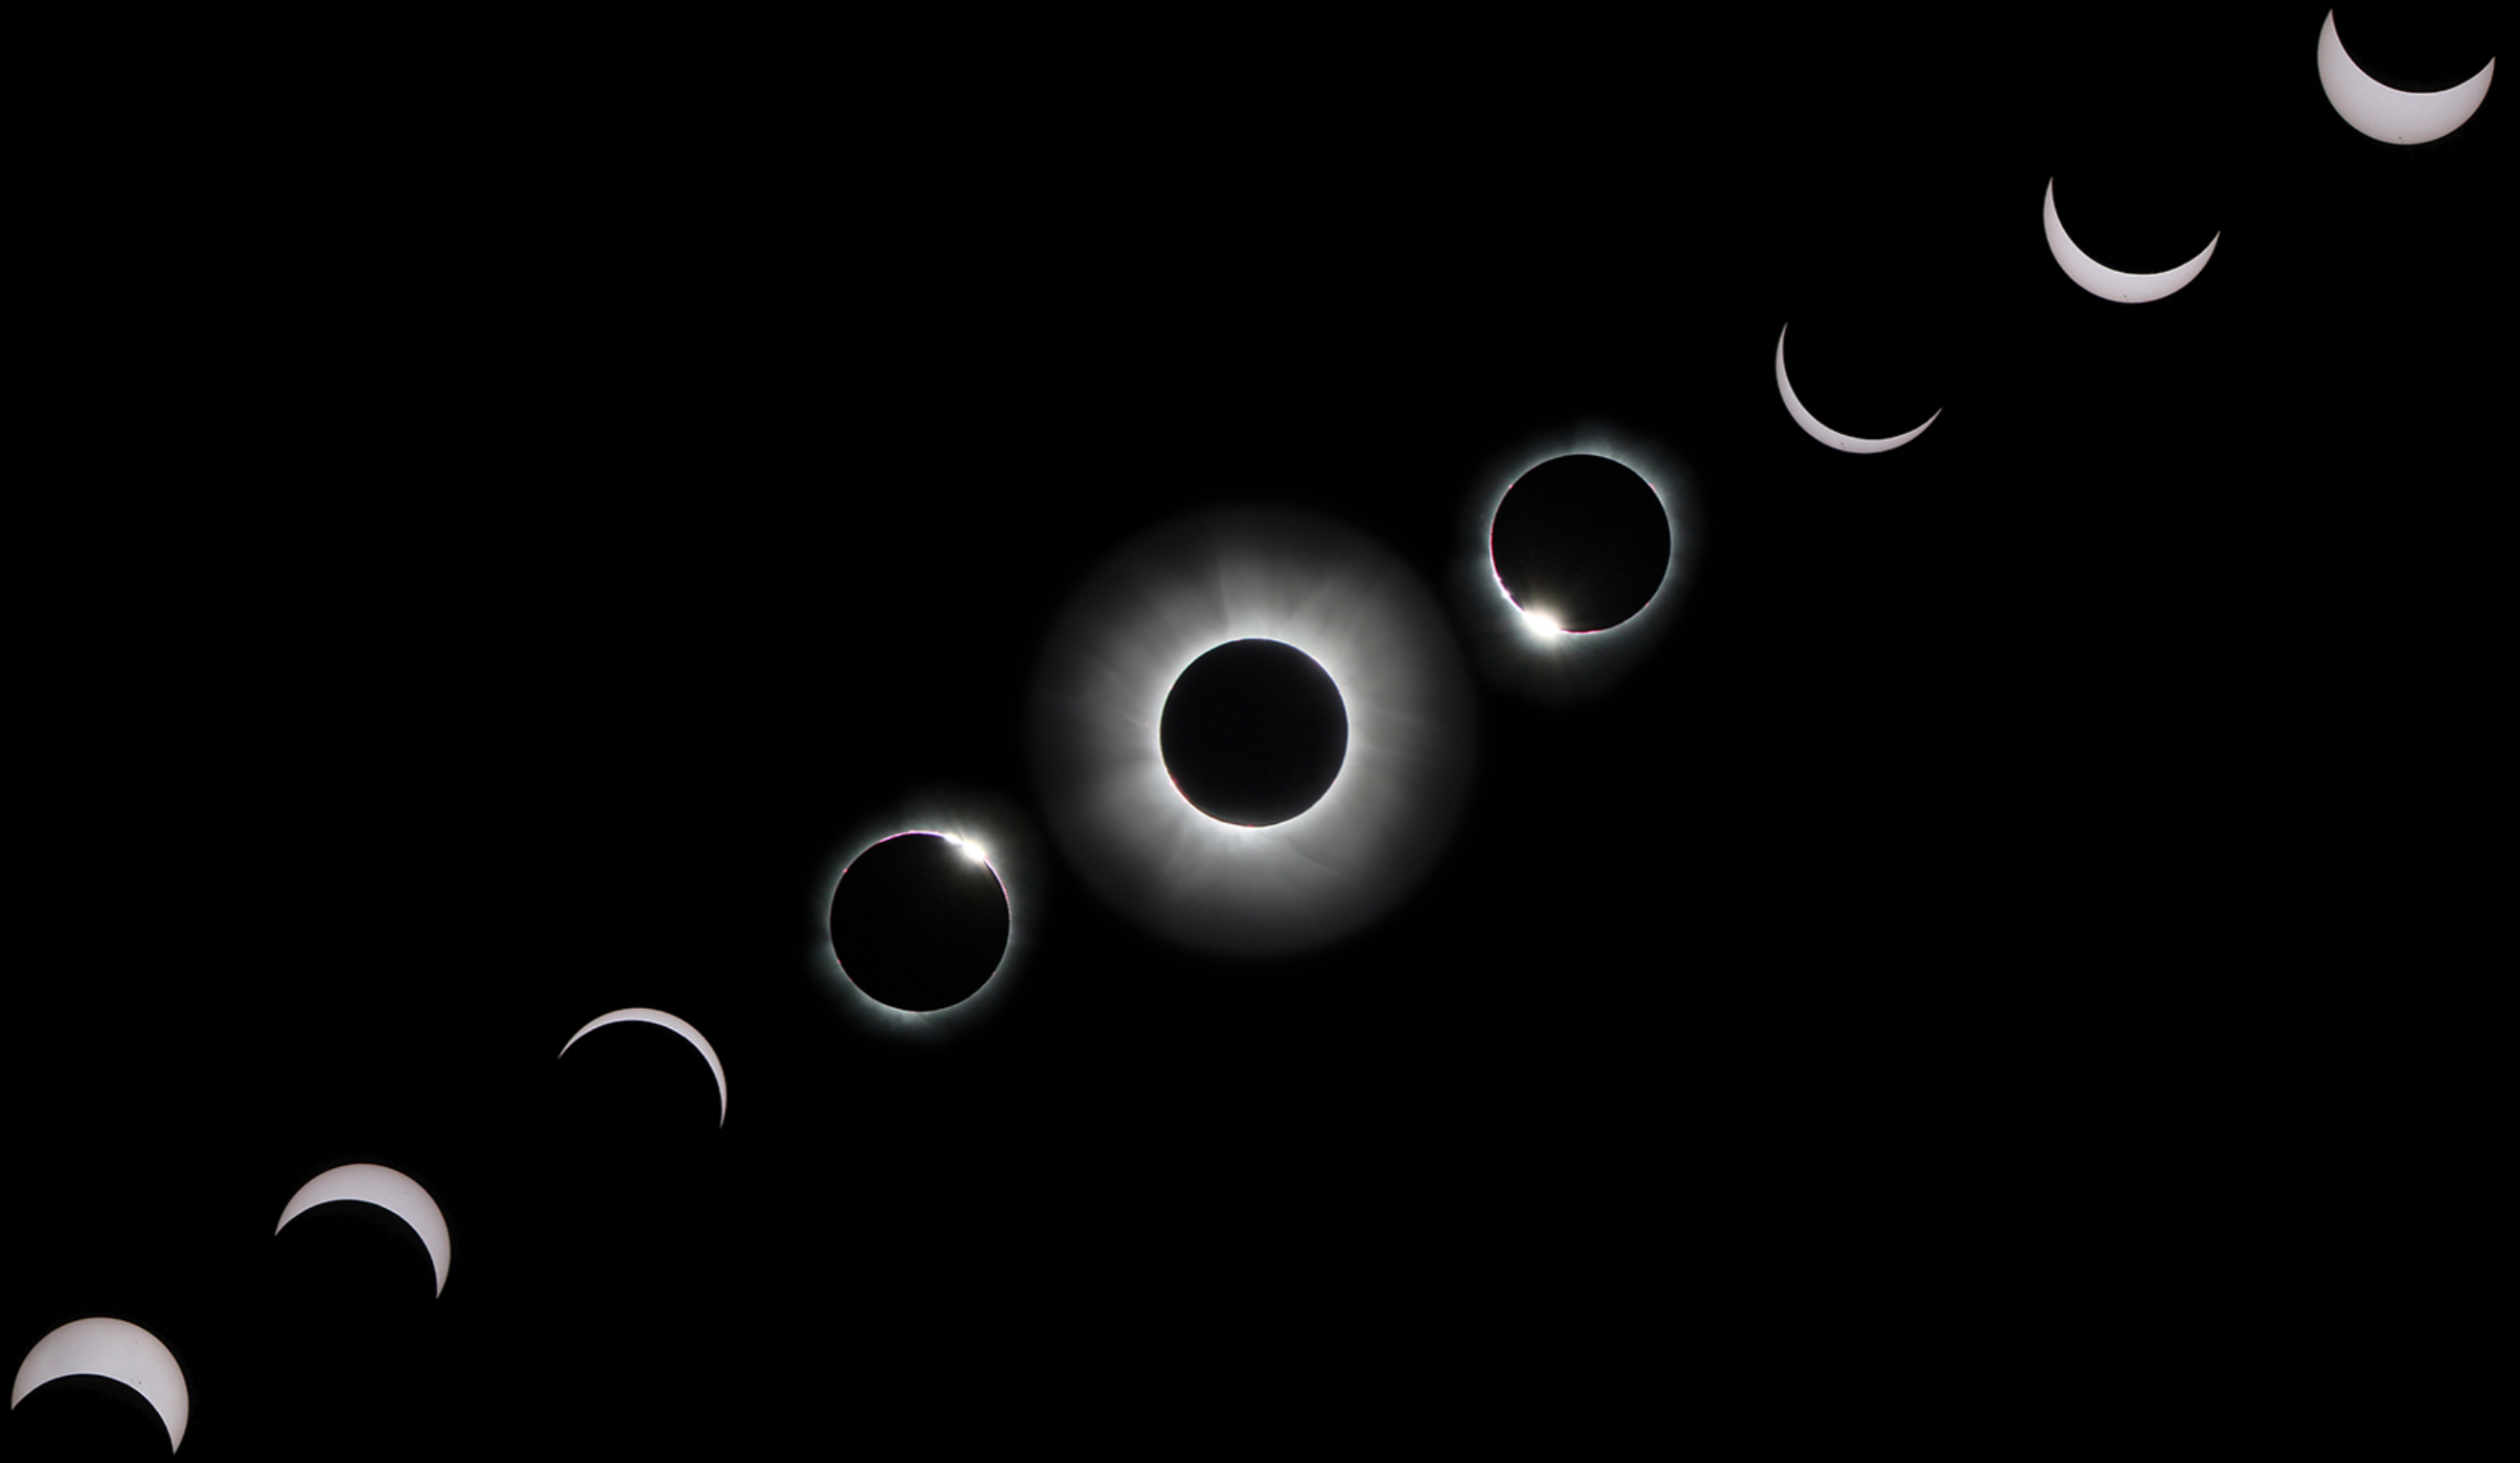

The image features a central dark blue circle with a white border, surrounded by numerous thin, black, radiating lines that resemble sun rays. A horizontal banner with a ribbon-like edge is positioned across the middle of the circle. The background is a soft, out-of-focus image of a cloudy sky in shades of light brown and beige.

The Sun's

Luke 23:33-49

Light Failed

Darkness

Luke 16:9; 22:31-32; Hebrews 1:12; Zephaniah 1:14-15;
Joel 2:2; Amos 5:20; 8:9-10; John 16:32; Luke 23:27-30

Temple Curtain Torn

Hebrews 9:11-14

The Righteous Sufferer

Psalms 31:1-5; Hebrews 6:19-20; 10:19-25; Acts 2:36-41

After The “Eclipse”

Genesis 1:1-5; John 8:12; 12:34-36; 1:4-5, 9-12; 3:19-21;
Ephesians 5:8-10

**Have You
Seen The
Light?**