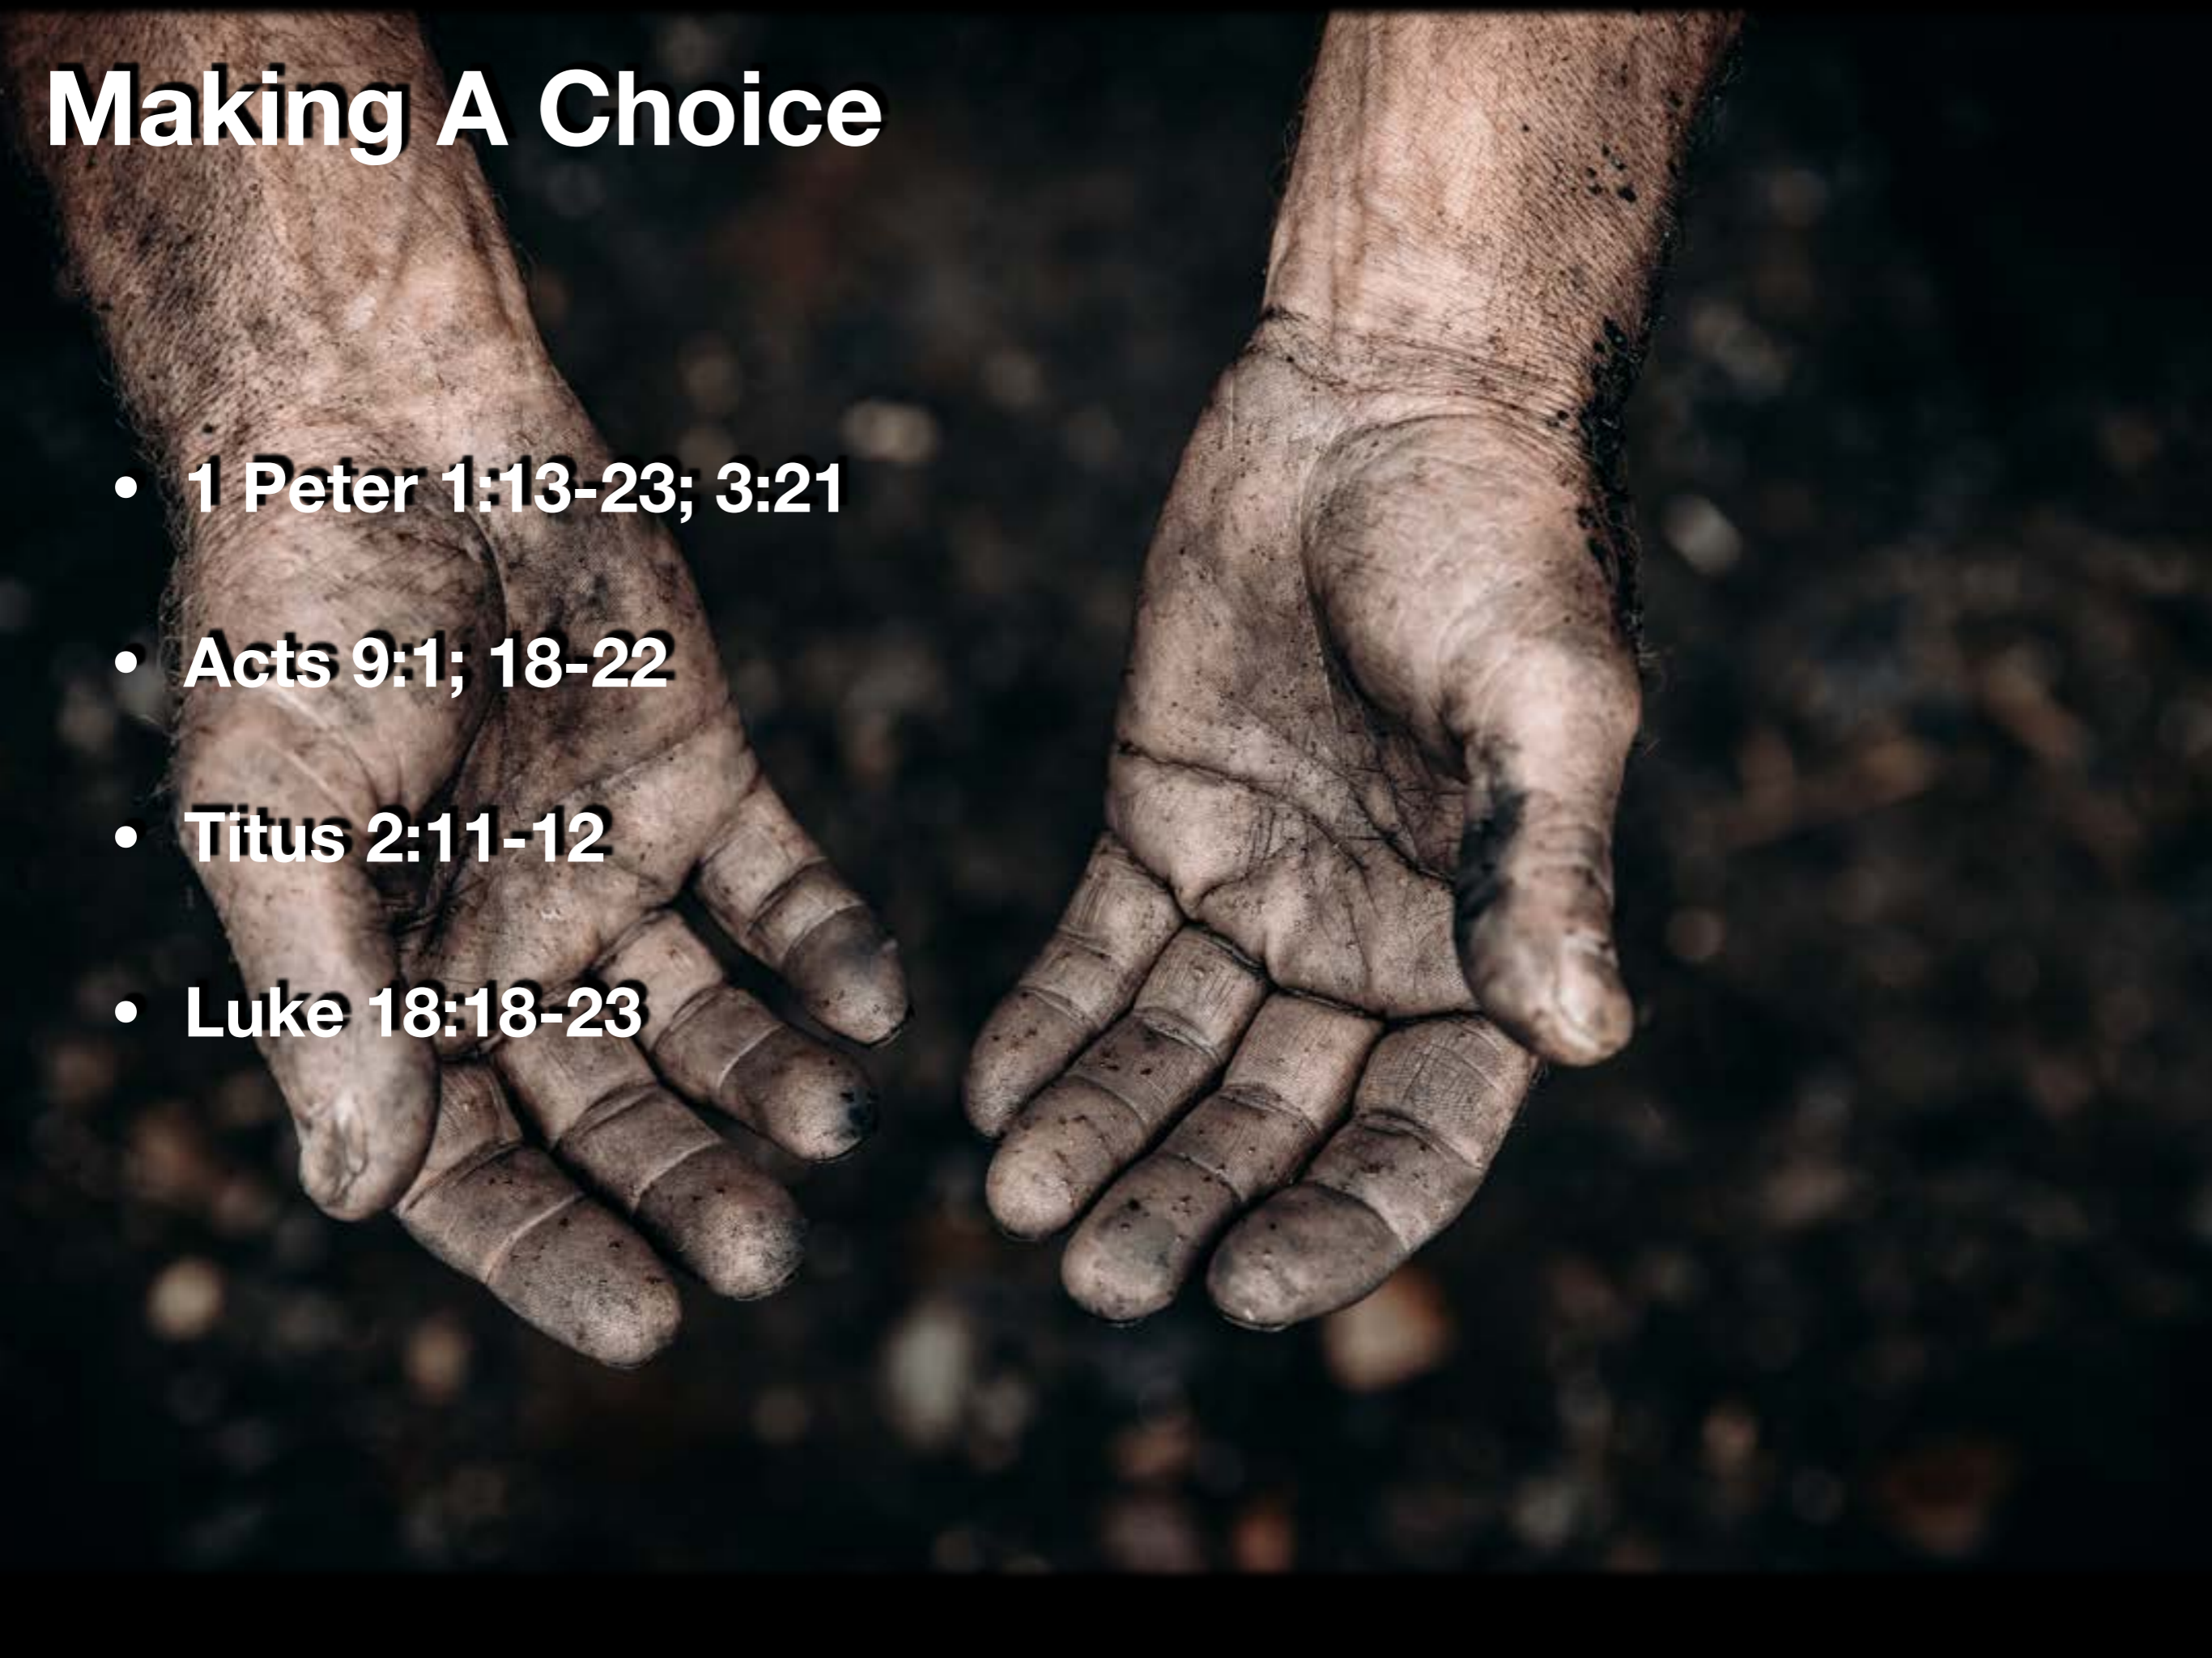

A close-up photograph of two hands, palms facing up, showing significant dirt, grime, and calluses. The skin is a mix of brown and grey tones, with dark spots and rough textures. The background is dark and out of focus.

Unclean

Hebrews 9:13-14

Recognizing Our Condition

A close-up photograph of two hands, palms facing up, showing significant signs of labor and hardship. The skin is dark, wrinkled, and covered in dirt and grime. The fingers are thickened and calloused, particularly at the tips and joints. The background is dark and out of focus, emphasizing the texture and condition of the hands.

Staying Clean Is A Daily Process

- **Ephesians 4:25-5:4**
- **Matthew 12:43-45**

A close-up photograph of two hands, palms facing up, showing significant dirt and grime. The skin is a mix of brown and grey tones, with dark spots and smudges, particularly on the fingers and palms. The background is dark and out of focus, with some light-colored bokeh spots.